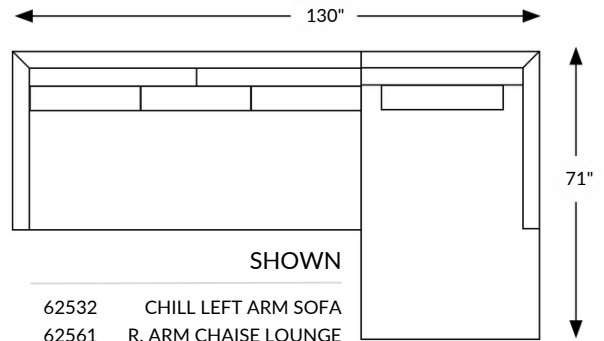

# CHILL SECTIONAL

CONFIGURATIONS		WIDTH	DEPTH	HEIGHT
62505	CHILL OTTOMAN	41 IN.	27 IN.	15 IN.
62509	CHILL CORNER CHAIR	44 IN.	44 IN.	34 IN.
62510	CHILL TWO ARM CHAIR	50 IN.	44 IN.	34 IN.
62511	CHILL RIGHT ARM CHAIR	45 IN.	44 IN.	34 IN.
62512	CHILL LEFT ARM CHAIR	45 IN.	44 IN.	34 IN.
62513	CHILL ARMLESS CHAIR	40 IN.	44 IN.	34 IN.
62520	CHILL TWO ARM LOVESEAT	64 IN.	44 IN.	34 IN.
62521	CHILL RIGHT ARM LOVESEAT	60 IN.	44 IN.	34 IN.
62522	CHILL LEFT ARM LOVESEAT	60 IN.	44 IN.	34 IN.
62523	CHILL ARMLESS LOVESEAT	56 IN.	44 IN.	34 IN.
62530	CHILL TWO ARM SOFA	90 IN.	44 IN.	34 IN.
62531	CHILL RIGHT ARM SOFA	86 IN.	44 IN.	34 IN.
62532	CHILL LEFT ARM SOFA	86 IN.	44 IN.	34 IN.
62533	CHILL ARMLESS SOFA	82 IN.	44 IN.	34 IN.
62561	CHILL RIGHT ARM CHAISE LOUNGE	44 IN.	71 IN.	34 IN.
62562	CHILL LEFT ARM CHAISE LOUNGE	44 IN.	71 IN.	34 IN.

# CHILL SECTIONAL

copenhagen imports

625 CHILL 1:70 SCALE SHOWN

62532 CHILL LEFT ARM SOFA  
62561 R. ARM CHAISE LOUNGE

62506	OTTOMAN
TOTAL	W41" D27" H15"
SEAT	--- D22" H18"
ARMS	--- --- ---

62509	CORNER CHAIR
TOTAL	W44" D44" H34"
SEAT	W40" D24" H15"
ARMS	--- --- ---

62522	LEFT ARM LOVESEAT
TOTAL	W60" D44" H34"
SEAT	W55" D24" H15"
ARMS	--- --- H24"

62523	ARMLESS LOVESEAT
TOTAL	W56" D44" H34"
SEAT	W56" D24" H15"
ARMS	--- --- H24"

62530	TWO ARM SOFA
TOTAL	W90" D44" H34"
SEAT	W81" D24" H15"
ARMS	--- --- H24"