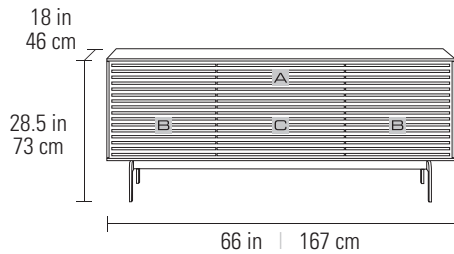

## 7477 STORAGE CONSOLE + MEDIA CABINET

Recommended TV Size	up to 70"
Dimensions (with Console Base)	28.5H x 66 x 18 in   73H x 167 x 46 cm
Dimensions (with Media Base)	25H x 66 x 18 in   63H x 167 x 46 cm
Component Capacity	5
Number of Adjustable Shelves	0
Top Shelf Capacity	125 lbs   57 kg
Weight (with Console Base)	161.5 lbs   73 kg
Weight (with Media Base)	158.5 lbs   72 kg

### A Top Shelf / Speaker Compartment

Dimensions 8.25H x 24.5 x 14.5 in | 21H x 62 x 37 cm

### B Side Compartments

Dimensions 8.25H x 19 x 15 in | 2H x 48 x 38.5 cm  
 Fixed Shelf Capacity 50 lbs | 23 kg  
 Bottom Shelf Capacity 50 lbs | 23 kg

### C Center Drawer

Dimensions 6.5H x 23.75 x 12.75 in | 16.8H x 58.2 x 32.5 cm  
 Drawer Capacity 25 lbs | 11 kg