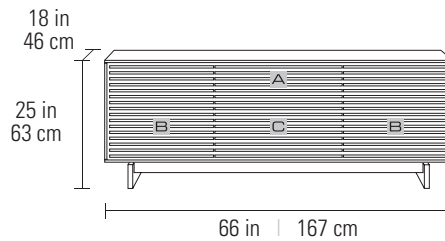

7477 STORAGE CONSOLE + MEDIA CABINET

Recommended TV Size	up to 70"
Dimensions (with Console Base)	28.5H x 66 x 18 in | 73H x 167 x 46 cm
Dimensions (with Media Base)	25H x 66 x 18 in | 63H x 167 x 46 cm
Component Capacity	5
Number of Adjustable Shelves	0
Top Shelf Capacity	125 lbs | 57 kg
Weight (with Console Base)	161.5 lbs | 73 kg
Weight (with Media Base)	158.5 lbs | 72 kg

Media Base

A Top Shelf / Speaker Compartment

Dimensions 8.25H x 24.5 x 14.5 in | 21H x 62 x 37 cm

B Side Compartments

Dimensions 8.25H x 19 x 15 in | 2H x 48 x 38.5 cm
Fixed Shelf Capacity 50 lbs | 23 kg
Bottom Shelf Capacity 50 lbs | 23 kg

C Center Drawer

Dimensions 6.5H x 23.75 x 12.75 in | 16.8H x 58.2 x 32.5 cm
Drawer Capacity 25 lbs | 11 kg