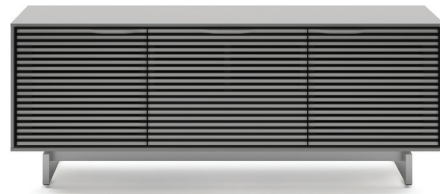

## 7477 STORAGE CONSOLE + MEDIA CABINET

Recommended TV Size	up to 70"
Dimensions (with Console Base)	28.5H x 66 x 18 in   73H x 167 x 46 cm
Dimensions (with Media Base)	25H x 66 x 18 in   63H x 167 x 46 cm
Component Capacity	5
Number of Adjustable Shelves	0
Top Shelf Capacity	125 lbs   57 kg
Weight (with Console Base)	161.5 lbs   73 kg
Weight (with Media Base)	158.5 lbs   72 kg

Console Base

Media Base

### A Top Shelf / Speaker Compartment

Dimensions 8.25H x 24.5 x 14.5 in | 21H x 62 x 37 cm

### B Side Compartments

Dimensions 8.25H x 19 x 15 in | 2H x 48 x 38.5 cm  
 Fixed Shelf Capacity 50 lbs | 23 kg  
 Bottom Shelf Capacity 50 lbs | 23 kg