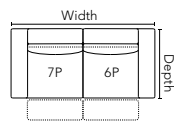

M4 / PM002

Dimensions shown as Width x Depth x Height. Specifications are correct at time of printing and are subject to change without notice.
LHF - left hand facing RHF - right hand facing IA - Inside arm to inside arm

63 - Loveseat
Recliner Power
70in x 42in x 31in
178cm x 107cm x 79cm
IA = 51in / 130cm

31 - Power
Wallhugger Recliner
43in x 42in x 31in
109cm x 107cm x 79cm
IA = 25in / 64cm

*2P - Wide Armless
Recliner With Power
34in x 42in x 31in
86cm x 107cm x 79cm

6P - RHF Wide
Recliner Power
7P - LHF Wide
Recliner Power
43in x 42in x 31in
109cm x 107cm x 79cm

70 - Armless Chair
34in x 42in x 31in
86cm x 107cm x 79cm

T0 -Table Top Wedge
18in x 41in x 21in
46cm x 104cm x 53cm

T2 - Table Top Console
13po x 41po x 21po
117cm x 104cm x 53cm

POPULAR CONFIGURATIONS

7P/6P

7P/T0/6P

7P/70/T0/6P

*CAUTION:

2P Wide Armless Recliner with power should not be connected to 56, 57, 6L and 7L Chaise without table top wedge in between.