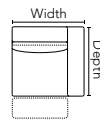

M4 / PM002

Dimensions shown as Width x Depth x Height. Specifications are correct at time of printing and are subject to change without notice.
LHF - left hand facing RHF - right hand facing IA - Inside arm to inside arm

PIECES

03 - Loveseat
70in x 42in x 31in
178cm x 107cm x 79cm
IA = 51in / 130cm

15 - RHF Wide Stationary End
16 - LHF Wide Stationary End
43in x 42in x 31in
109cm x 107cm x 79cm

17 - RHF Stationary Nest
18 - LHF Stationary Nest
58in x 42in x 31in
147cm x 107cm x 79cm

56 - RHF Chaise
57 - LHF Chaise
43in x 63in x 31in
109cm x 160cm x 79cm

6L - RHF Chaise, Long
7L - LHF Chaise, Long
46in x 67in x 32in
117cm x 170cm x 81cm

9H - Corner Square
47in x 47in x 31in
119cm x 119cm x 79cm

63 - Loveseat
Recliner Power
70in x 42in x 31in
178cm x 107cm x 79cm
IA = 51in / 130cm

31 - Power
Wallhugger Recliner
43in x 42in x 31in
109cm x 107cm x 79cm
IA = 25in / 64cm

*2P - Wide Armless
Recliner With Power
34in x 42in x 31in
86cm x 107cm x 79cm