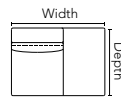

M4 / PM002

Dimensions shown as Width x Depth x Height. Specifications are correct at time of printing and are subject to change without notice.
LHF - left hand facing RHF - right hand facing IA - Inside arm to inside arm

PIECES

03 - Loveseat
70in x 42in x 31in
178cm x 107cm x 79cm
IA = 51in / 130cm

15 - RHF Wide Stationary End
16 - LHF Wide Stationary End
43in x 42in x 31in
109cm x 107cm x 79cm

17 - RHF Stationary Nest
18 - LHF Stationary Nest
58in x 42in x 31in
147cm x 107cm x 79cm