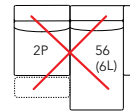

M4 / PM002

Dimensions shown as Width x Depth x Height. Specifications are correct at time of printing and are subject to change without notice.
LHF - left hand facing RHF - right hand facing IA - Inside arm to inside arm

6P - RHF Wide
Recliner Power
7P - LHF Wide
Recliner Power
43in x 42in x 31in
109cm x 107cm x 79cm

70 - Armless Chair
34in x 42in x 31in
86cm x 107cm x 79cm

T0 -Table Top Wedge
18in x 41in x 21in
46cm x 104cm x 53cm

T2 - Table Top Console
13po x 41po x 21po
117cm x 104cm x 53cm

POPULAR CONFIGURATIONS

7P/6P

7P/T0/6P

7P/70/T0/6P

*CAUTION:

2P Wide Armless Recliner with power should not be connected to 56, 57, 6L and 7L Chaise without table top wedge in between.

Measurements apply to reclining pieces only.

Wall Clearance = 2in / 5cm
Depth in Full Recline = 65in / 164cm

A3286 - 04 - 2017 - Printed in Canada