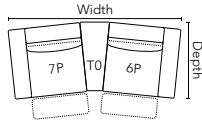

M4 / PM002

Dimensions shown as Width x Depth x Height. Specifications are correct at time of printing and are subject to change without notice.
LHF - left hand facing RHF - right hand facing IA - Inside arm to inside arm

63 - Loveseat
Recliner Power
70in x 42in x 31in
178cm x 107cm x 79cm
IA = 51in / 130cm

31 - Power
Wallhugger Recliner
43in x 42in x 31in
109cm x 107cm x 79cm
IA = 25in / 64cm

*2P - Wide Armless
Recliner With Power
34in x 42in x 31in
86cm x 107cm x 79cm

6P - RHF Wide
Recliner Power
7P - LHF Wide
Recliner Power
43in x 42in x 31in
109cm x 107cm x 79cm

70 - Armless Chair
34in x 42in x 31in
86cm x 107cm x 79cm

T0 -Table Top Wedge
18in x 41in x 21in
46cm x 104cm x 53cm

T2 - Table Top Console
13po x 41po x 21po
117cm x 104cm x 53cm

POPULAR CONFIGURATIONS

7P/6P

7P/T0/6P

7P/70/T0/6P

*CAUTION:

2P Wide Armless Recliner with power should not be connected to 56, 57, 6L and 7L Chaise without table top wedge in between.