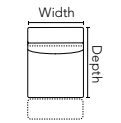

M4 / PM002

Dimensions shown as Width x Depth x Height. Specifications are correct at time of printing and are subject to change without notice.
LHF - left hand facing RHF - right hand facing IA - Inside arm to inside arm

PIECES

03 - Loveseat
70in x 42in x 31in
178cm x 107cm x 79cm
IA = 51in / 130cm

15 - RHF Wide Stationary End
16 - LHF Wide Stationary End
43in x 42in x 31in
109cm x 107cm x 79cm

17 - RHF Stationary Nest
18 - LHF Stationary Nest
58in x 42in x 31in
147cm x 107cm x 79cm

56 - RHF Chaise
57 - LHF Chaise
43in x 63in x 31in
109cm x 160cm x 79cm

6L - RHF Chaise, Long
7L - LHF Chaise, Long
46in x 67in x 32in
117cm x 170cm x 81cm

9H - Corner Square
47in x 47in x 31in
119cm x 119cm x 79cm

63 - Loveseat
Recliner Power
70in x 42in x 31in
178cm x 107cm x 79cm
IA = 51in / 130cm

31 - Power
Wallhugger Recliner
43in x 42in x 31in
109cm x 107cm x 79cm
IA = 25in / 64cm

*2P - Wide Armless
Recliner With Power
34in x 42in x 31in
86cm x 107cm x 79cm