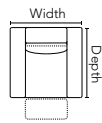

M4 / PM002

Dimensions shown as Width x Depth x Height. Specifications are correct at time of printing and are subject to change without notice.
LHF - left hand facing RHF - right hand facing IA - Inside arm to inside arm

PIECES

03 - Loveseat
70in x 42in x 31in
178cm x 107cm x 79cm
IA = 51in / 130cm

15 - RHF Wide Stationary End
16 - LHF Wide Stationary End
43in x 42in x 31in
109cm x 107cm x 79cm

17 - RHF Stationary Nest
18 - LHF Stationary Nest
58in x 42in x 31in
147cm x 107cm x 79cm

56 - RHF Chaise
57 - LHF Chaise
43in x 63in x 31in
109cm x 160cm x 79cm

6L - RHF Chaise, Long
7L - LHF Chaise, Long
46in x 67in x 32in
117cm x 170cm x 81cm

9H - Corner Square
47in x 47in x 31in
119cm x 119cm x 79cm

63 - Loveseat
Recliner Power
70in x 42in x 31in
178cm x 107cm x 79cm
IA = 51in / 130cm

31 - Power
Wallhugger Recliner
43in x 42in x 31in
109cm x 107cm x 79cm
IA = 25in / 64cm

*2P - Wide Armless
Recliner With Power
34in x 42in x 31in
86cm x 107cm x 79cm