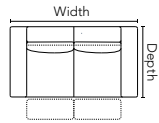

M4 / PM002

Dimensions shown as Width x Depth x Height. Specifications are correct at time of printing and are subject to change without notice.
LHF - left hand facing RHF - right hand facing IA - Inside arm to inside arm

PIECES

03 - Loveseat
70in x 42in x 31in
178cm x 107cm x 79cm
IA = 51in / 130cm

15 - RHF Wide Stationary End
16 - LHF Wide Stationary End
43in x 42in x 31in
109cm x 107cm x 79cm

17 - RHF Stationary Nest
18 - LHF Stationary Nest
58in x 42in x 31in
147cm x 107cm x 79cm

56 - RHF Chaise
57 - LHF Chaise
43in x 63in x 31in
109cm x 160cm x 79cm

6L - RHF Chaise, Long
7L - LHF Chaise, Long
46in x 67in x 32in
117cm x 170cm x 81cm

9H - Corner Square
47in x 47in x 31in
119cm x 119cm x 79cm