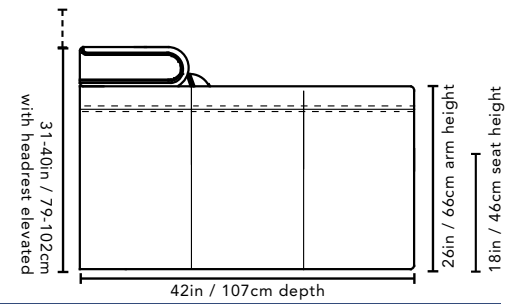

M4 / PM002

Dimensions shown as Width x Depth x Height. Specifications are correct at time of printing and are subject to change without notice.
LHF - left hand facing RHF - right hand facing IA - Inside arm to inside arm

PIECES

03 - Loveseat
70in x 42in x 31in
178cm x 107cm x 79cm
IA = 51in / 130cm

15 - RHF Wide Stationary End
16 - LHF Wide Stationary End
43in x 42in x 31in
109cm x 107cm x 79cm

17 - RHF Stationary Nest
18 - LHF Stationary Nest
58in x 42in x 31in
147cm x 107cm x 79cm

63 - Loveseat
Recliner Power
70in x 42in x 31in
178cm x 107cm x 79cm
IA = 51in / 130cm

31 - Power
Wallhugger Recliner
43in x 42in x 31in
109cm x 107cm x 79cm
IA = 25in / 64cm

*2P - Wide Armless
Recliner With Power
34in x 42in x 31in
86cm x 107cm x 79cm