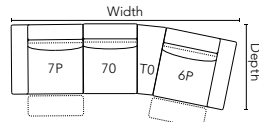

M4 / PM002

Dimensions shown as Width x Depth x Height. Specifications are correct at time of printing and are subject to change without notice.
LHF - left hand facing RHF - right hand facing IA - Inside arm to inside arm

6P - RHF Wide
Recliner Power
7P - LHF Wide
Recliner Power
43in x 42in x 31in
109cm x 107cm x 79cm

70 - Armless Chair
34in x 42in x 31in
86cm x 107cm x 79cm

T0 -Table Top Wedge
18in x 41in x 21in
46cm x 104cm x 53cm

T2 - Table Top Console
13po x 41po x 21po
117cm x 104cm x 53cm

POPULAR CONFIGURATIONS

7P/6P

7P/T0/6P

7P/70/T0/6P

*CAUTION:

2P Wide Armless Recliner with power should not be connected to 56, 57, 6L and 7L Chaise without table top wedge in between.

Measurements apply to reclining pieces only.

Wall Clearance = 2in / 5cm
Depth in Full Recline = 65in / 164cm

A3286 - 04 - 2017 - Printed in Canada