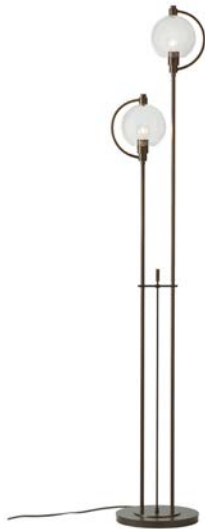

PRODUCT SPECIFICATIONS

*Image shown may not reflect your configured options

Pluto Floor Lamp

Base Item #242210

Configured Item #242210-05-ZM436

FINISH
Bronze - 05

GLASS
Clear Glass (ZM)

LAMPING
Incandescent

OPTIONS

FINISH

Mahogany - 03
Bronze - 05
Dark Smoke - 07
Burnished Steel - 08
Black - 10
Natural Iron - 20

GLASS

Opal Glass (G)
Clear Glass (ZM)

LAMPING

LED
Incandescent

SPECIFICATIONS

Pluto Floor Lamp

Base Item #: 242210

Configured Item #: 242210-05-ZM436

Floor lamp with glass options.

- Handcrafted to order by skilled artisans in Vermont, USA
- Lifetime Limited Warranty when installed in residential setting
- US Patent D731,695

Dimensions

Height	68.10"
Length	11.00"
Width	12.40"
Product Weight	16.80 lbs
Footprint	11.0"OD"
Packed Weight	27.00 lbs
Shipping (DIM) Weight	82.00 lbs

Incandescent Lamping

Socket: Candelabra

Bulb: G, 60W Max