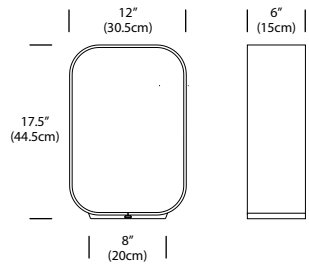

DIMENSIONS

CONTOUR TABLE SM