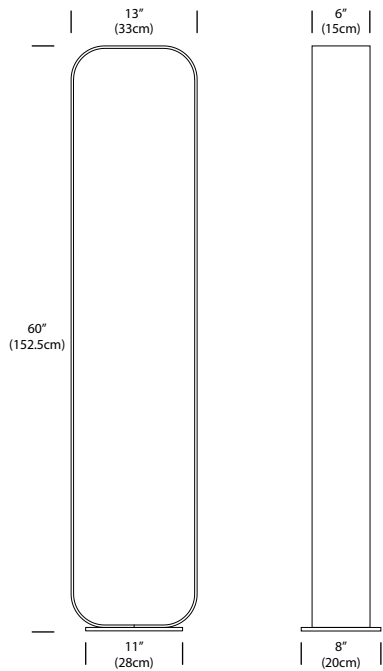

SPECIFICATIONS

- Voltage: 120/220V 60Hz
- Power consumption: 9W (Table) 16.5W (Floor)
- Color temperature: 3000K
- Luminosity: 780(TBL) 1800(FLR) Lumens
- Luminaire efficacy: 84(TBL) 109(FLR) Lumens/Watt
- Color Rendition Index: 90+ CRI
- 50K hour lifespan
- Table cord length: 8' (244cm)
- Floor cord length: 9' (274cm)
- Global multi-plug adapter available
- Certifications: ETL, CE, RoHS

DIMENSIONS

CONTOUR TABLE SM

CONTOUR TABLE LG

CONTOUR FLOOR

FINISH OPTIONS

Graphite/
Coal

Graphite/
White Oak

Graphite/
Walnut