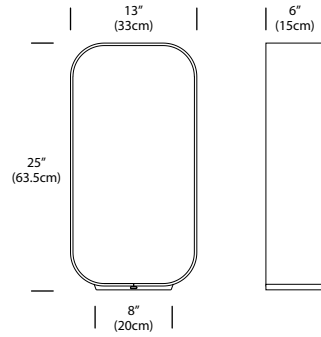

CONTOUR TABLE LG