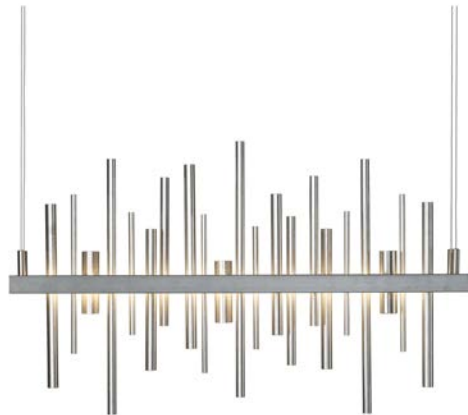

PRODUCT SPECIFICATIONS

*Image shown may not reflect your configured options

Cityscape Vintage Platinum LED Pendant

Base Item #139725
Configured Item #139725D-08-NO

FINISH
 Burnished Steel - 08

OVERALL HEIGHT
 Standard: 18" - 100"

LAMPING
 LED

OPTIONS

FINISH	OVERALL HEIGHT	LAMPING
Mahogany - 03	18" - 100"	LED
Bronze - 05		
Dark Smoke - 07		
Burnished Steel - 08		
Black - 10		
Natural Iron - 20		

SPECIFICATIONS

Cityscape Vintage Platinum LED Pendant

Base Item #: 139725
 Configured Item #: 139725D-08-NO

Adjustable cable-hung LED pendant with Vintage Platinum accent rods.
 Choose a finish for the canopy and fixture frame.

- Handcrafted to order by skilled artisans in Vermont, USA
- Lifetime Limited Warranty when installed in residential setting
- US Patent Pending
- Slope ceiling adaptable to 45 degrees (cable)
- Includes adjustable cable and canopy kit

Dimensions

Height	15.50"
Length	25.50"
Width	5.30"
Product Weight	20.60 lbs
Overall Height	18.00" to 100.00"
Canopy	5.0 x 27.8
Packed Weight	26.00 lbs
Shipping (DIM) Weight	32.00 lbs

LED Lamping Dedicated