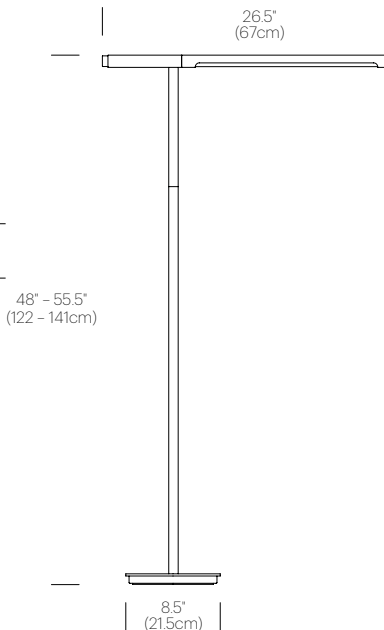

## DIMENSIONS

## SPECIFICATIONS

- Voltage: 120/220V 60Hz
- Power Consumption: 9W
- Color temperature: 3000K
- Luminosity: 400 Lumens
- Luminaire efficacy: 44 Lumens/Watt
- Color Rendition Index: 85 CRI
- Title 20 compliant
- 50K hour lifespan
- Cord length: 8' (244cm)
- Global multi-plug adapter available
- 1 year warranty

## PACKAGING WEIGHT AND DIMENSIONS

BRAZO FLOOR:	15.55LBS	39" X 11" X 5"
	7.1KGS	99cm X 28cm X 13cm

## DIMENSIONS

BRAZO FLOOR

**Pablo**