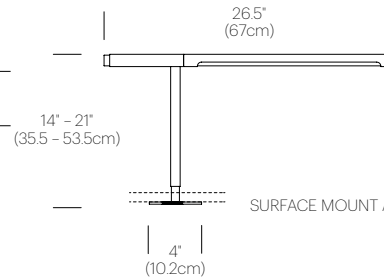

## PACKAGING WEIGHT AND DIMENSIONS

BRAZO TABLE:	14.2LBS	39" X 11" X 5"
	6.4KGS	99cm X 28cm X 13cm

## DIMENSIONS

### BRAZO TABLE

SURFACE MOUNT AVAILABLE FOR 118" (3cm), 2" (5cm) AND 3" (7.5cm) WORKSURFACES