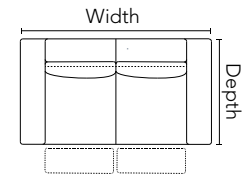

M1 / PM001

Dimensions shown as Width x Depth x Height. Specifications are correct at time of printing and are subject to change without notice.
LHF - left hand facing RHF - right hand facing IA - Inside arm to inside arm

43in x 42in x 32in
109cm x 107cm x 81cm
IA = 24in / 61cm

81 - RHF Sofa
82 - LHF Sofa

76in x 42in x 32in
193cm x 107cm x 81cm

9H - Corner Square With Headrest

47in x 42in x 32in
119cm x 119cm x 81cm

56 - RHF Chaise
57 - LHF Chaise

43in x 61in x 32in
109cm x 155cm x 81cm

17 - RHF Stationary Nest
18 - LHF Stationary Nest

58in x 42in x 32in
147cm x 107cm x 81cm

15 - RHF Wide Stationary End
16 - LHF Wide Stationary End

43in x 42in x 32in
109cm x 107cm x 81cm

03 - Stationary Loveseat

69in x 42in x 32in
175cm x 107cm x 81cm
IA = 50in / 127cm

63 - Loveseat Recliner Power

69in x 42in x 32in
175cm x 107cm x 81cm
IA = 50in / 127cm

POPULAR CONFIGURATIONS

57/6P

7P/6P

18/9H/64