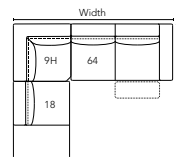

M1 / PM001

Dimensions shown as Width x Depth x Height. Specifications are correct at time of printing and are subject to change without notice.
LHF - left hand facing RHF - right hand facing IA - Inside arm to inside arm

PIECES

6P - RHF Recliner Power
7P - LHF Recliner Power

43in x 42in x 32in
109cm x 107cm x 81cm

64 - RHF Sofa Recliner Power
65 - LHF Sofa Recliner Power

76in x 42in x 32in
193cm x 107cm x 81cm

31 - Power Wallhugger Recliner

43in x 61in x 32in
109cm x 155cm x 81cm

17 - RHF Stationary Nest
18 - LHF Stationary Nest

58in x 42in x 32in
147cm x 107cm x 81cm

15 - RHF Wide Stationary End
16 - LHF Wide Stationary End

43in x 42in x 32in
109cm x 107cm x 81cm

03 - Stationary Loveseat

69in x 42in x 32in
175cm x 107cm x 81cm
IA = 50in / 127cm

63 - Loveseat Recliner Power

69in x 42in x 32in
175cm x 107cm x 81cm
IA = 50in / 127cm

POPULAR CONFIGURATIONS

57/6P

7P/6P

18/9H/64