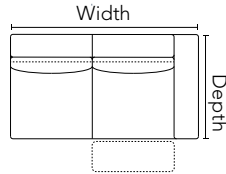

M1 / PM001

Dimensions shown as Width x Depth x Height. Specifications are correct at time of printing and are subject to change without notice.
LHF - left hand facing RHF - right hand facing IA - Inside arm to inside arm

PIECES

6P - RHF Recliner Power
7P - LHF Recliner Power

43in x 42in x 32in
109cm x 107cm x 81cm

64 - RHF Sofa Recliner Power
65 - LHF Sofa Recliner Power

76in x 42in x 32in
193cm x 107cm x 81cm

31 - Power Wallhugger Recliner

43in x 42in x 32in
109cm x 107cm x 81cm
IA = 24in / 61cm

81 - RHF Sofa
82 - LHF Sofa

76in x 42in x 32in
193cm x 107cm x 81cm

9H - Corner Square With Headrest

47in x 42in x 32in
119cm x 119cm x 81cm

56 - RHF Chaise
57 - LHF Chaise

03 - Stationary Loveseat

69in x 42in x 32in
175cm x 107cm x 81cm
IA = 50in / 127cm

63 - Loveseat Recliner Power

69in x 42in x 32in
175cm x 107cm x 81cm
IA = 50in / 127cm

POPULAR CONFIGURATIONS

57/6P

7P/6P

18/9H/64