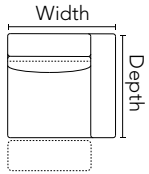

- Tight with attached seat

BACKS:

- Tight with attached back

FEATURES:

- Premium 2.2 lb high-density foam seats
- High density foam backs
- Engineered wood, hardwood and softwood; all joints pinned and glued for uniformity and strength
- Adjustable articulating headrests

M1 / PM001

Dimensions shown as Width x Depth x Height. Specifications are correct at time of printing and are subject to change without notice.
LHF - left hand facing RHF - right hand facing IA - Inside arm to inside arm

PIECES

6P - RHF Recliner Power
7P - LHF Recliner Power

43in x 42in x 32in
109cm x 107cm x 81cm

64 - RHF Sofa Recliner Power
65 - LHF Sofa Recliner Power

76in x 42in x 32in
193cm x 107cm x 81cm

31 - Power Wallhugger Recliner

03 - Stationary Loveseat

69in x 42in x 32in
175cm x 107cm x 81cm
IA = 50in / 127cm

63 - Loveseat Recliner Power

69in x 42in x 32in
175cm x 107cm x 81cm
IA = 50in / 127cm

POPULAR CONFIGURATIONS

57/6P

7P/6P

18/9H/64