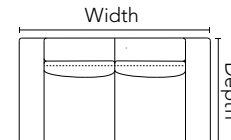

M1 / PM001

Dimensions shown as Width x Depth x Height. Specifications are correct at time of printing and are subject to change without notice.
LHF - left hand facing RHF - right hand facing IA - Inside arm to inside arm

43in x 42in x 32in
109cm x 107cm x 81cm
IA = 24in / 61cm

81 - RHF Sofa
82 - LHF Sofa

76in x 42in x 32in
193cm x 107cm x 81cm

9H - Corner Square With Headrest

47in x 42in x 32in
119cm x 119cm x 81cm

56 - RHF Chaise
57 - LHF Chaise

43in x 61in x 32in
109cm x 155cm x 81cm

17 - RHF Stationary Nest
18 - LHF Stationary Nest

58in x 42in x 32in
147cm x 107cm x 81cm

15 - RHF Wide Stationary End
16 - LHF Wide Stationary End

43in x 42in x 32in
109cm x 107cm x 81cm

03 - Stationary Loveseat

69in x 42in x 32in
175cm x 107cm x 81cm
IA = 50in / 127cm

63 - Loveseat Recliner Power

69in x 42in x 32in
175cm x 107cm x 81cm
IA = 50in / 127cm

POPULAR CONFIGURATIONS

57/6P

7P/6P

18/9H/64