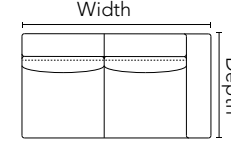

M1 / PM001

Dimensions shown as Width x Depth x Height. Specifications are correct at time of printing and are subject to change without notice.
LHF - left hand facing RHF - right hand facing IA - Inside arm to inside arm

PIECES

6P - RHF Recliner Power
7P - LHF Recliner Power

43in x 42in x 32in
109cm x 107cm x 81cm

64 - RHF Sofa Recliner Power
65 - LHF Sofa Recliner Power

76in x 42in x 32in
193cm x 107cm x 81cm

31 - Power Wallhugger Recliner

43in x 42in x 32in
109cm x 107cm x 81cm
IA = 24in / 61cm

81 - RHF Sofa
82 - LHF Sofa

76in x 42in x 32in
193cm x 107cm x 81cm

9H - Corner Square With Headrest

47in x 42in x 32in
119cm x 119cm x 81cm

56 - RHF Chaise
57 - LHF Chaise