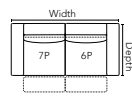

M1 / PM001

Dimensions shown as Width x Depth x Height. Specifications are correct at time of printing and are subject to change without notice.
LHF - left hand facing RHF - right hand facing IA - Inside arm to inside arm

PIECES

6P - RHF Recliner Power
7P - LHF Recliner Power

43in x 42in x 32in
109cm x 107cm x 81cm

64 - RHF Sofa Recliner Power
65 - LHF Sofa Recliner Power

76in x 42in x 32in
193cm x 107cm x 81cm

31 - Power Wallhugger Recliner

43in x 61in x 32in
109cm x 155cm x 81cm

17 - RHF Stationary Nest
18 - LHF Stationary Nest

58in x 42in x 32in
147cm x 107cm x 81cm

15 - RHF Wide Stationary End
16 - LHF Wide Stationary End

43in x 42in x 32in
109cm x 107cm x 81cm

03 - Stationary Loveseat

69in x 42in x 32in
175cm x 107cm x 81cm
IA = 50in / 127cm

63 - Loveseat Recliner Power

69in x 42in x 32in
175cm x 107cm x 81cm
IA = 50in / 127cm

POPULAR CONFIGURATIONS

57/6P

7P/6P

18/9H/64