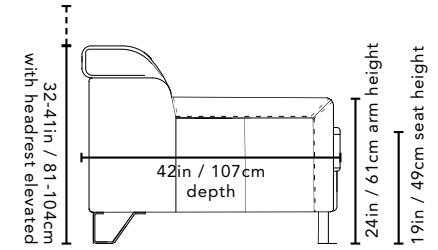

M1 / PM001

Dimensions shown as Width x Depth x Height. Specifications are correct at time of printing and are subject to change without notice.
LHF - left hand facing RHF - right hand facing IA - Inside arm to inside arm

PIECES

6P - RHF Recliner Power
7P - LHF Recliner Power

43in x 42in x 32in
109cm x 107cm x 81cm

64 - RHF Sofa Recliner Power
65 - LHF Sofa Recliner Power

76in x 42in x 32in
193cm x 107cm x 81cm

31 - Power Wallhugger Recliner

03 - Stationary Loveseat

69in x 42in x 32in
175cm x 107cm x 81cm
IA = 50in / 127cm

63 - Loveseat Recliner Power

69in x 42in x 32in
175cm x 107cm x 81cm
IA = 50in / 127cm

POPULAR CONFIGURATIONS

57/6P

7P/6P

18/9H/64