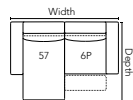

M1 / PM001

Dimensions shown as Width x Depth x Height. Specifications are correct at time of printing and are subject to change without notice.
LHF - left hand facing RHF - right hand facing IA - Inside arm to inside arm

PIECES

6P - RHF Recliner Power
7P - LHF Recliner Power

43in x 42in x 32in
109cm x 107cm x 81cm

64 - RHF Sofa Recliner Power
65 - LHF Sofa Recliner Power

76in x 42in x 32in
193cm x 107cm x 81cm

31 - Power Wallhugger Recliner

43in x 61in x 32in
109cm x 155cm x 81cm

17 - RHF Stationary Nest
18 - LHF Stationary Nest

58in x 42in x 32in
147cm x 107cm x 81cm

15 - RHF Wide Stationary End
16 - LHF Wide Stationary End

43in x 42in x 32in
109cm x 107cm x 81cm

03 - Stationary Loveseat

69in x 42in x 32in
175cm x 107cm x 81cm
IA = 50in / 127cm

63 - Loveseat Recliner Power

69in x 42in x 32in
175cm x 107cm x 81cm
IA = 50in / 127cm

POPULAR CONFIGURATIONS

57/6P

7P/6P

18/9H/64