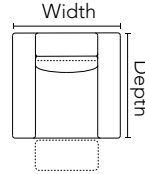

M1 / PM001

Dimensions shown as Width x Depth x Height. Specifications are correct at time of printing and are subject to change without notice.
LHF - left hand facing RHF - right hand facing IA - Inside arm to inside arm

PIECES

6P - RHF Recliner Power
7P - LHF Recliner Power

43in x 42in x 32in
109cm x 107cm x 81cm

64 - RHF Sofa Recliner Power
65 - LHF Sofa Recliner Power

76in x 42in x 32in
193cm x 107cm x 81cm

31 - Power Wallhugger Recliner

43in x 42in x 32in
109cm x 107cm x 81cm
IA = 24in / 61cm

81 - RHF Sofa
82 - LHF Sofa

76in x 42in x 32in
193cm x 107cm x 81cm

9H - Corner Square With Headrest

47in x 42in x 32in
119cm x 119cm x 81cm

56 - RHF Chaise
57 - LHF Chaise

03 - Stationary Loveseat

69in x 42in x 32in
175cm x 107cm x 81cm
IA = 50in / 127cm

63 - Loveseat Recliner Power

69in x 42in x 32in
175cm x 107cm x 81cm
IA = 50in / 127cm

POPULAR CONFIGURATIONS

57/6P

7P/6P

18/9H/64