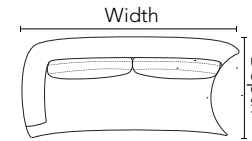

**12 - LHF Sofa
13 - RHF Sofa**