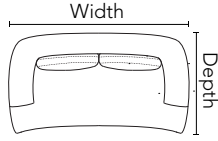

# WIDE OPEN / PC003

Dimensions shown as Width x Depth x Height. Specifications are correct at time of printing and are subject to change without notice.  
LHF - left hand facing RHF - right hand facing IA - Inside arm to inside arm

## PIECES

**4T - Table Top Ottoman**

40in x 40in x 17in  
102cm x 102cm x 43cm

**04 - Ottoman**

34in x 22in x 17in  
86cm x 56cm x 43cm

**94 - Cocktail Ottoman**

64in x 26in x 17in  
163cm x 66cm x 43cm

**33 - Swivel Chair**

37in x 35in x 32in  
94cm x 89cm x 81cm  
IA = 24in / 61cm

**02 - Chair**

47in x 47in x 33in  
119cm x 119cm x 84cm  
IA = 32in / 81cm

**03 - Loveseat**

78in x 48in x 33in  
198cm x 122cm x 84cm  
IA = 62in / 157cm