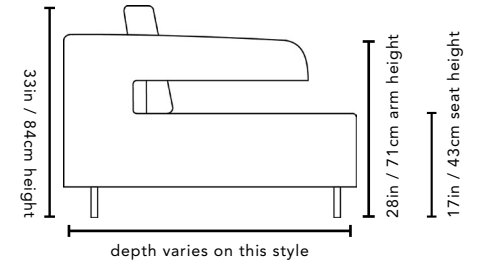

# WIDE OPEN / PC003

Dimensions shown as Width x Depth x Height. Specifications are correct at time of printing and are subject to change without notice.  
LHF - left hand facing RHF - right hand facing IA - Inside arm to inside arm

## PIECES

**4T - Table Top Ottoman**

40in x 40in x 17in  
102cm x 102cm x 43cm

**04 - Ottoman**

34in x 22in x 17in  
86cm x 56cm x 43cm

**94 - Cocktail Ottoman**

64in x 26in x 17in  
163cm x 66cm x 43cm

**33 - Swivel Chair**

37in x 35in x 32in  
94cm x 89cm x 81cm  
IA = 24in / 61cm

**02 - Chair**

47in x 47in x 33in  
119cm x 119cm x 84cm  
IA = 32in / 81cm

**03 - Loveseat**

78in x 48in x 33in  
198cm x 122cm x 84cm  
IA = 62in / 157cm