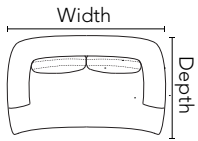

# WIDE OPEN / PC003

Dimensions shown as Width x Depth x Height. Specifications are correct at time of printing and are subject to change without notice.  
LHF - left hand facing RHF - right hand facing IA - Inside arm to inside arm

## PIECES

**4T - Table Top Ottoman**

40in x 40in x 17in  
102cm x 102cm x 43cm

**04 - Ottoman**

34in x 22in x 17in  
86cm x 56cm x 43cm

**94 - Cocktail Ottoman**

64in x 26in x 17in  
163cm x 66cm x 43cm

**33 - Swivel Chair**

37in x 35in x 32in  
94cm x 89cm x 81cm  
IA = 24in / 61cm

**02 - Chair**

47in x 47in x 33in  
119cm x 119cm x 84cm  
IA = 32in / 81cm

**03 - Loveseat**

78in x 48in x 33in  
198cm x 122cm x 84cm  
IA = 62in / 157cm