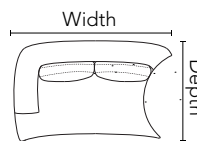

**88 - LHF Chair
89 - RHF Chair**

58in x 44in x 33in
147cm x 104cm x 84cm