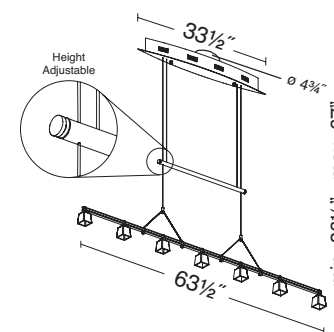

5517-8N G5035

5515 HBOB G-5020

5515
5517

FINISH OPTIONS

Hang-Straight Kit for 5515 or 5517 is optional and sold separately.
Order Code: 5515-HSK or 5517/5519-HSK

DIMENSIONS / BULBS

5515/5

5517/7

This fixture is dimmable.
Recommended dimmer:
Lutron Electronic Low
Voltage (ELV). 0 Dimmable 100%

Recommended and optimally manufactured for
use on ceiling heights ranging from 8' - 9'.

When using the Hang-Straight Kit for a vaulted
ceiling, the Hang-Straight Kit will add 6" to the
overall height of the fixture.