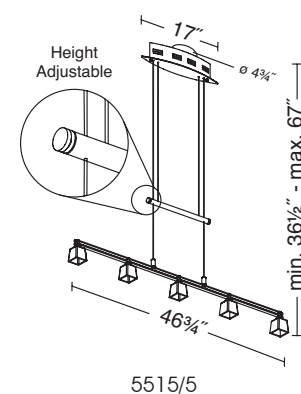

5517-8N G5035

5515 HBOB G-5020

5515
5517

FINISH OPTIONS

Hang-Straight Kit for 5515 or 5517 is optional and sold separately.
Order Code: 5515-HSK or 5517/5519-HSK

DIMENSIONS / BULBS

5515/5

5517/7

This fixture is dimmable.
Recommended dimmer:
Lutron Electronic Low
Voltage (ELV). 0 Dimmable 100%

Recommended and optimally manufactured for
use on ceiling heights ranging from 8' - 9'.

When using the Hang-Straight Kit for a vaulted
ceiling, the Hang-Straight Kit will add 6" to the
overall height of the fixture.