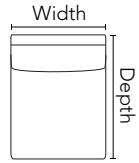

WAVE / PC007

Dimensions shown as Width x Depth x Height. Specifications are correct at time of printing and are subject to change without notice.
LHF - left hand facing RHF - right hand facing IA - Inside arm to inside arm

PIECES

01 - Sofa

86in x 37in x 34in
218cm x 94cm x 86cm
IA = 73in / 185cm

81 - Finished Armless Chair

28in x 37in x 34in
71cm x 94cm x 86cm

04 - Ottoman

40in x 26in x 19in
102cm x 66cm x 48cm

07 - LHF Loveseat
08 - RHF Loveseat

68in x 37in x 34in
173cm x 94cm x 86cm

09 - Corner Square

40in x 40in x 34in
102cm x 102cm x 86cm

14 - Armless Loveseat

55in x 37in x 34in
140cm x 94cm x 86cm

15 - RHF Chaise
16 - LHF Chaise

38in x 65in x 34in
97cm x 165cm x 86cm