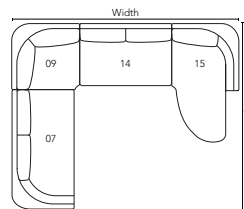

07/09/14/15