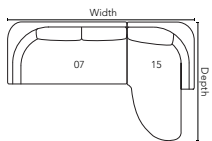

POPULAR CONFIGURATIONS

07/15