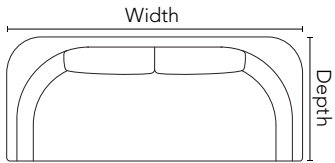

WAVE / PC007

The WAVE aptly deserves its name, as its graceful curves and sheer elegance are designed to pamper you. The WAVE is attractive from any angle. It can be easily floated in the middle of a room or placed against a wall – allowing for ultimate flexibility.

WAVE / PC007

Dimensions shown as Width x Depth x Height. Specifications are correct at time of printing and are subject to change without notice.
LHF - left hand facing RHF - right hand facing IA - Inside arm to inside arm

PIECES

01 - Sofa

86in x 37in x 34in
218cm x 94cm x 86cm
IA = 73in / 185cm

81 - Finished Armless Chair

28in x 37in x 34in
71cm x 94cm x 86cm

04 - Ottoman

40in x 26in x 19in
102cm x 66cm x 48cm

07 - LHF Loveseat
08 - RHF Loveseat