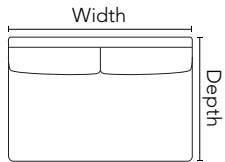

WAVE / PC007

Dimensions shown as Width x Depth x Height. Specifications are correct at time of printing and are subject to change without notice.
LHF - left hand facing RHF - right hand facing IA - Inside arm to inside arm

PIECES

01 - Sofa

86in x 37in x 34in
218cm x 94cm x 86cm
IA = 73in / 185cm

81 - Finished Armless Chair

28in x 37in x 34in
71cm x 94cm x 86cm

04 - Ottoman

40in x 26in x 19in
102cm x 66cm x 48cm

07 - LHF Loveseat
08 - RHF Loveseat

68in x 37in x 34in
173cm x 94cm x 86cm

09 - Corner Square

40in x 40in x 34in
102cm x 102cm x 86cm

14 - Armless Loveseat

55in x 37in x 34in
140cm x 94cm x 86cm

15 - RHF Chaise
16 - LHF Chaise

38in x 65in x 34in
97cm x 165cm x 86cm