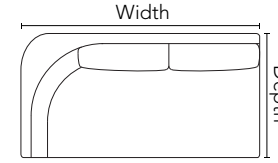

WAVE / PC007

Dimensions shown as Width x Depth x Height. Specifications are correct at time of printing and are subject to change without notice.
LHF - left hand facing RHF - right hand facing IA - Inside arm to inside arm

PIECES

01 - Sofa

86in x 37in x 34in
218cm x 94cm x 86cm
IA = 73in / 185cm

81 - Finished Armless Chair

28in x 37in x 34in
71cm x 94cm x 86cm

04 - Ottoman

40in x 26in x 19in
102cm x 66cm x 48cm

07 - LHF Loveseat
08 - RHF Loveseat

68in x 37in x 34in
173cm x 94cm x 86cm

09 - Corner Square

40in x 40in x 34in
102cm x 102cm x 86cm

14 - Armless Loveseat

55in x 37in x 34in
140cm x 94cm x 86cm

15 - RHF Chaise
16 - LHF Chaise

38in x 65in x 34in
97cm x 165cm x 86cm