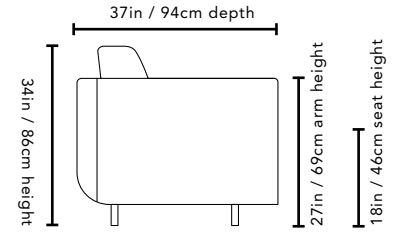

WAVE / PC007

Dimensions shown as Width x Depth x Height. Specifications are correct at time of printing and are subject to change without notice.
LHF - left hand facing RHF - right hand facing IA - Inside arm to inside arm

PIECES

01 - Sofa

86in x 37in x 34in
218cm x 94cm x 86cm
IA = 73in / 185cm

81 - Finished Armless Chair

28in x 37in x 34in
71cm x 94cm x 86cm

04 - Ottoman

40in x 26in x 19in
102cm x 66cm x 48cm

07 - LHF Loveseat
08 - RHF Loveseat

68in x 37in x 34in
173cm x 94cm x 86cm

09 - Corner Square

40in x 40in x 34in
102cm x 102cm x 86cm

14 - Armless Loveseat

55in x 37in x 34in
140cm x 94cm x 86cm

15 - RHF Chaise
16 - LHF Chaise

38in x 65in x 34in
97cm x 165cm x 86cm