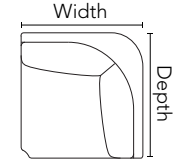

WAVE / PC007

Dimensions shown as Width x Depth x Height. Specifications are correct at time of printing and are subject to change without notice.
LHF - left hand facing RHF - right hand facing IA - Inside arm to inside arm

PIECES

01 - Sofa

86in x 37in x 34in
218cm x 94cm x 86cm
IA = 73in / 185cm

81 - Finished Armless Chair

28in x 37in x 34in
71cm x 94cm x 86cm

04 - Ottoman

40in x 26in x 19in
102cm x 66cm x 48cm

07 - LHF Loveseat
08 - RHF Loveseat

68in x 37in x 34in
173cm x 94cm x 86cm

09 - Corner Square

40in x 40in x 34in
102cm x 102cm x 86cm

14 - Armless Loveseat

55in x 37in x 34in
140cm x 94cm x 86cm

15 - RHF Chaise
16 - LHF Chaise

38in x 65in x 34in
97cm x 165cm x 86cm