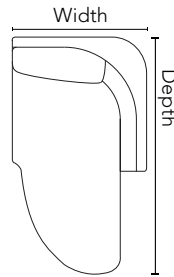

WAVE / PC007

Dimensions shown as Width x Depth x Height. Specifications are correct at time of printing and are subject to change without notice.
LHF - left hand facing RHF - right hand facing IA - Inside arm to inside arm

PIECES

01 - Sofa

86in x 37in x 34in
218cm x 94cm x 86cm
IA = 73in / 185cm

81 - Finished Armless Chair

28in x 37in x 34in
71cm x 94cm x 86cm

04 - Ottoman

40in x 26in x 19in
102cm x 66cm x 48cm

07 - LHF Loveseat
08 - RHF Loveseat

68in x 37in x 34in
173cm x 94cm x 86cm

09 - Corner Square

40in x 40in x 34in
102cm x 102cm x 86cm

14 - Armless Loveseat

55in x 37in x 34in
140cm x 94cm x 86cm

15 - RHF Chaise
16 - LHF Chaise

38in x 65in x 34in
97cm x 165cm x 86cm