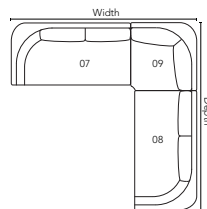

WAVE / PC007

Dimensions shown as Width x Depth x Height. Specifications are correct at time of printing and are subject to change without notice.
LHF - left hand facing RHF - right hand facing IA - Inside arm to inside arm

PIECES

86in x 37in x 34in
218cm x 94cm x 86cm
IA = 73in / 185cm

28in x 37in x 34in
71cm x 94cm x 86cm

40in x 26in x 19in
102cm x 66cm x 48cm

68in x 37in x 34in
173cm x 94cm x 86cm

40in x 40in x 34in
102cm x 102cm x 86cm

55in x 37in x 34in
140cm x 94cm x 86cm

38in x 65in x 34in
97cm x 165cm x 86cm

POPULAR CONFIGURATIONS

07/09/08