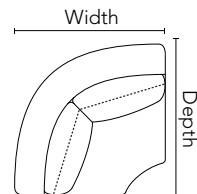

CUDDLE / PC004

Dimensions shown as Width x Depth x Height. Specifications are correct at time of printing and are subject to change without notice.
LHF - left hand facing RHF - right hand facing IA - Inside arm to inside arm

PIECES

01 - Sofa

91in x 43in x 34in
231cm x 109cm x 86cm
IA = 72in / 183cm

03 - Loveseat

76in x 43in x 34in
193cm x 109cm x 86cm
IA = 59in / 150cm

02 - Chair

49in x 41in x 34in
124cm x 104cm x 86cm
IA = 32in / 81cm

04 - Ottoman

31in x 22in x 19in
79cm x 56cm x 48cm

74 - Large Ottoman

56in x 35in x 19in
142cm x 89cm x 48cm

12 - LHF Sofa
13 - RHF Sofa

72in x 40in x 34in
183cm x 102cm x 86cm

85 - Wedge Seat 45°

47in x 47in x 34in
117cm x 119cm x 86cm

POPULAR CONFIGURATIONS

12/85/13