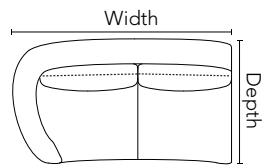

CUDDLE / PC004

Dimensions shown as Width x Depth x Height. Specifications are correct at time of printing and are subject to change without notice.
LHF - left hand facing RHF - right hand facing IA - Inside arm to inside arm

PIECES

01 - Sofa

91in x 43in x 34in
231cm x 109cm x 86cm
IA = 72in / 183cm

03 - Loveseat

76in x 43in x 34in
193cm x 109cm x 86cm
IA = 59in / 150cm

02 - Chair

49in x 41in x 34in
124cm x 104cm x 86cm
IA = 32in / 81cm

04 - Ottoman

31in x 22in x 19in
79cm x 56cm x 48cm

74 - Large Ottoman

56in x 35in x 19in
142cm x 89cm x 48cm

12 - LHF Sofa
13 - RHF Sofa

72in x 40in x 34in
183cm x 102cm x 86cm

85 - Wedge Seat 45°

47in x 47in x 34in
117cm x 119cm x 86cm