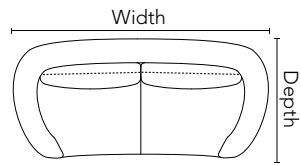

CUDDLE / PC004

CUDDLE, an appropriate name for a soft sculptured style, welcomes you and invites you in. Treat yourself and enjoy the moment, alone or with loved ones. Float CUDDLE in the middle of the room for a view from any angle, and enjoy its graceful curves and sheer elegance. Thanks to the unique attention given to the details, discover a style that unmistakably redefines contemporary at its best.

CUDDLE / PC004

Dimensions shown as Width x Depth x Height. Specifications are correct at time of printing and are subject to change without notice.
LHF - left hand facing RHF - right hand facing IA - Inside arm to inside arm

PIECES

01 - Sofa

91in x 43in x 34in
231cm x 109cm x 86cm
IA = 72in / 183cm

03 - Loveseat

76in x 43in x 34in
193cm x 109cm x 86cm
IA = 59in / 150cm

02 - Chair

49in x 41in x 34in
124cm x 104cm x 86cm
IA = 32in / 81cm