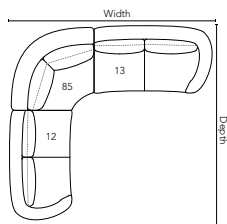

CUDDLE / PC004

Dimensions shown as Width x Depth x Height. Specifications are correct at time of printing and are subject to change without notice.
LHF - left hand facing RHF - right hand facing IA - Inside arm to inside arm

PIECES

01 - Sofa

91in x 43in x 34in
231cm x 109cm x 86cm
IA = 72in / 183cm

03 - Loveseat

76in x 43in x 34in
193cm x 109cm x 86cm
IA = 59in / 150cm

02 - Chair

49in x 41in x 34in
124cm x 104cm x 86cm
IA = 32in / 81cm

04 - Ottoman

31in x 22in x 19in
79cm x 56cm x 48cm

74 - Large Ottoman

56in x 35in x 19in
142cm x 89cm x 48cm

12 - LHF Sofa
13 - RHF Sofa

72in x 40in x 34in
183cm x 102cm x 86cm

85 - Wedge Seat 45°

47in x 47in x 34in
117cm x 119cm x 86cm

POPULAR CONFIGURATIONS

12/85/13