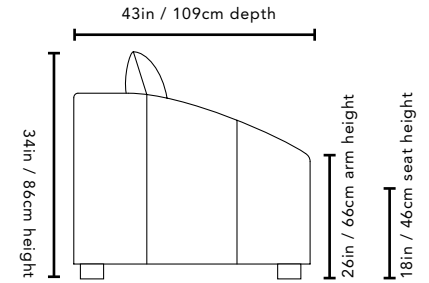

CUDDLE / PC004

Dimensions shown as Width x Depth x Height. Specifications are correct at time of printing and are subject to change without notice.
LHF - left hand facing RHF - right hand facing IA - Inside arm to inside arm

PIECES

01 - Sofa

91in x 43in x 34in
231cm x 109cm x 86cm
IA = 72in / 183cm

03 - Loveseat

76in x 43in x 34in
193cm x 109cm x 86cm
IA = 59in / 150cm

02 - Chair

49in x 41in x 34in
124cm x 104cm x 86cm
IA = 32in / 81cm