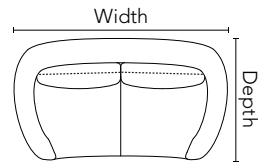

CUDDLE / PC004

Dimensions shown as Width x Depth x Height. Specifications are correct at time of printing and are subject to change without notice.
LHF - left hand facing RHF - right hand facing IA - Inside arm to inside arm

PIECES

01 - Sofa

91in x 43in x 34in
231cm x 109cm x 86cm
IA = 72in / 183cm

03 - Loveseat

76in x 43in x 34in
193cm x 109cm x 86cm
IA = 59in / 150cm

02 - Chair

49in x 41in x 34in
124cm x 104cm x 86cm
IA = 32in / 81cm